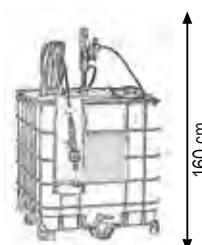

Art. 029-1415-000

Windscreen liquid kit for IBC tank 1000 l

Composed by:

- Art.029-0986-000 **Stainless steel** air-operated pump **ratio=1:1 35 l/min**
- Art.014-1048-000 Regulator with filter and air lubricator 1/4"
- Art.902-0202-020 R6 5/16" M-F hose 2,0 m length
- Art.909-0424-010 EPDM 1/2" hose F-F 1/2" s-steel 1,0 m length
- Art.070-1209-410 Fixed EPDM hose reel 1/2" 10,0 m length
- Art.024-1237-W00 Windscreen liquid **digital** dispensing nozzle
- Art.024-1785-000 Support for picking up drops for oil nozzle
- Art.025-1267-000 Fixing tank bracket
- Art.025-1267-B00 Fixing bracket for picking up drops

029-1415-000

The tank is not included in the kit

Art. 029-1416-000

Windscreen liquid kit for IBC tank 1000 l

Composed by Art.029-1415-000 but with:

- Art.024-1237-V00 Windscreen liquid dispensing nozzle

| | | | |
|---------------------|--------|-------|---|
| 029-1415-000 | 43,200 | 0,120 | 4 |
| 029-1416-000 | 42,400 | 0,120 | 4 |