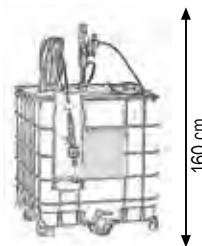

Art. 029-1410-000

Anti-freeze liquid kit for IBC tank 1000 l

Composed by:

- Art.029-0986-000 **Stainless steel** air-operated pump **ratio=1:1 35 l/min**
- Art.014-1048-000 Regulator with filter and air lubricator 1/4"
- Art.902-0202-020 R6 5/16" M-F hose 2,0 m length
- Art.909-0424-010 EPDM 1/2" hose F-F 1/2" s-steel 1,0 m length
- Art.070-1209-410 Fixed EPDM hose reel 1/2" 10,0 m length
- Art.024-1237-A00 Anti-freeze liquid **digital** dispensing nozzle
- Art.024-1785-000 Support for picking up drops for oil nozzle
- Art.025-1267-000 Fixing tank bracket
- Art.025-1267-B00 Fixing bracket for picking up drops

029-1410-000

The tank is not included in the kit

Art. 029-1412-000

Anti-freeze liquid kit for IBC tank 1000 l

Composed by Art.029-1410-000 but with:

- Art.024-1237-000 Anti-freeze liquid dispensing nozzle

| | | | |
|---------------------|--------|-------|---|
| 029-1410-000 | 43,500 | 0,120 | 4 |
| 029-1412-000 | 42,900 | 0,120 | 4 |

Art. 029-1415-000

Windscreen liquid kit for IBC tank 1000 l

Composed by:

- Art.029-0986-000 **Stainless steel** air-operated pump **ratio=1:1 35 l/min**
- Art.014-1048-000 Regulator with filter and air lubricator 1/4"
- Art.902-0202-020 R6 5/16" M-F hose 2,0 m length
- Art.909-0424-010 EPDM 1/2" hose F-F 1/2" s-steel 1,0 m length
- Art.070-1209-410 Fixed EPDM hose reel 1/2" 10,0 m length
- Art.024-1237-W00 Windscreen liquid **digital** dispensing nozzle
- Art.024-1785-000 Support for picking up drops for oil nozzle
- Art.025-1267-000 Fixing tank bracket
- Art.025-1267-B00 Fixing bracket for picking up drops